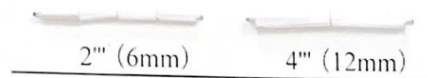

MIYUKI BEADS SAMPLE CARD

No. 31/R

GLASS BEADS

New Sample

Article : SILK BEADS

* Size **【Round Bugle】**

【2 Cut Bugle】

【2 cut】

【Cut Off】

Note : 1" (3mm), 2" (6mm), 4" (12mm)available for color 37, 2548, 2549
 1/2" (1.5mm), 15/0, 10/0, 11/0.....available for all colors shown below

* Color

 #37 (Natural)	 #2548 (Luster)	 #2549 (Rainbow)	 #2550
 #2551	 #2552	 #2553	 #2554
 #2555	 #2556	 #2557	 #2558
 #2559	 #2560	 #2561	 #2562
 #2563	 #2564	 #2591	 #2592
 #2593	 #2594	 #2595	 #2596
 #2597	 #2598		