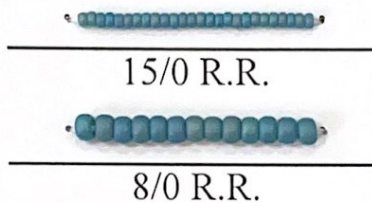

MIYUKI BEADS SAMPLE CARD

No. 1015

GLASS BEADS

New Sample

Article: Frosted Opaque Glazed/Rainbow
Round Rocailles

Size:

Color

| | | | |
|------|---|------|---|
| 4691 |  | 4699 |  |
| 4692 |  | 4700 |  |
| 4693 |  | 4701 |  |
| 4694 |  | 4702 |  |
| 4695 |  | 4703 |  |
| 4696 |  | 4704 |  |
| 4697 |  | 4705 |  |
| 4698 |  | | |