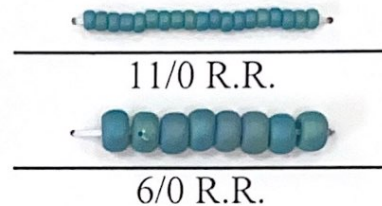

MIYUKI BEADS SAMPLE CARD

No. 1015

GLASS BEADS

New Sample

Article: Frosted Opaque Glazed/Rainbow
Round Rocailles

Size:

Color

| | | | |
|------|---|------|---|
| 4691 |  | 4699 |  |
| 4692 |  | 4700 |  |
| 4693 |  | 4701 |  |
| 4694 |  | 4702 |  |
| 4695 |  | 4703 |  |
| 4696 |  | 4704 |  |
| 4697 |  | 4705 |  |
| 4698 |  | | |