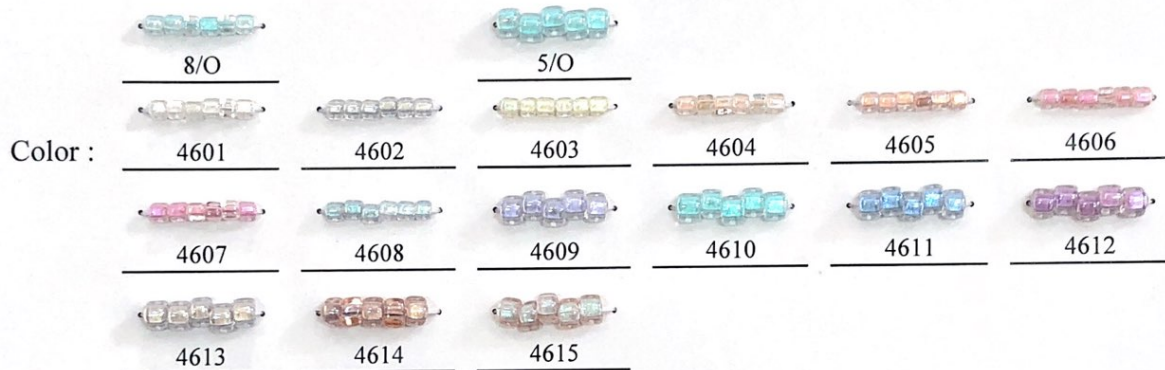

# MIYUKI BEADS SAMPLE CARD

## GLASS BEADS

No. TE-49

### New Color

Article : Inside Dyed Color  
" Pearlized Effect "

#### Berry Beads (BB) 2.5 x 4.5 mm

Slight deviation in colors and sizes are allowed.  
MADE IN JAPAN