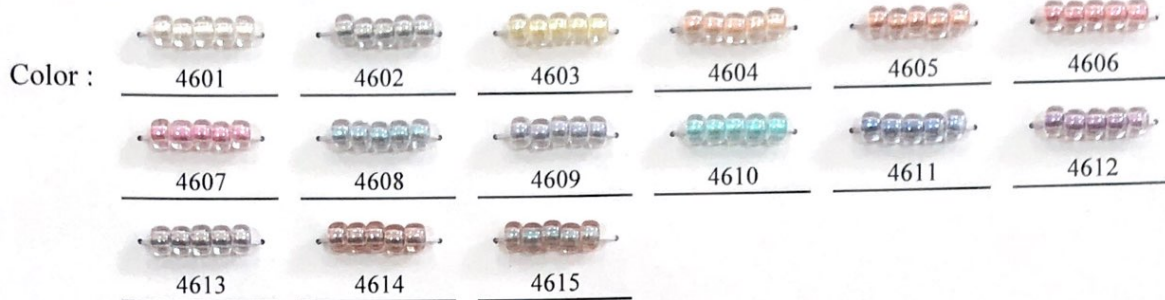

MIYUKI BEADS SAMPLE CARD

GLASS BEADS

No. TE-49

New Color

Article : Inside Dyed Color
" Pearlized Effect "

Round Rocailles (RR) 6/O